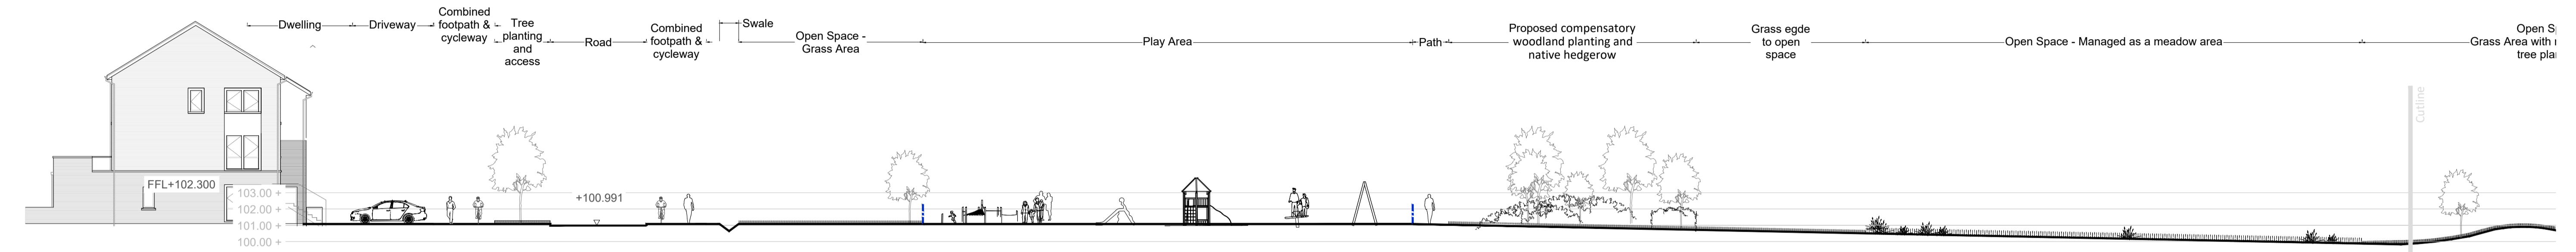

Legend

Section A-A  
Scale 1:200

Section B-B  
Scale 1:200

Section B-B  
Scale 1:200

Section C-C  
Scale 1:200

Section D-D  
Scale 1:200

Location Plan  
Scale 1:2000

Date	Note

Project name: <b>Dunshaughlin East SHD</b>	Project number: <b>17-003</b>
Drawing name: <b>Landscape Sections</b>	Drawing number: <b>LS-01-PP</b>
Drawing scale @ A1: <b>1:200, 1:2000</b>	Drawn by: <b>ad</b>
Status: <b>Planning</b>	Checked by: <b>ld</b>
Contact details: Linda Doyle (Director) mobile: 087 267 4196 e-mail: linda@doyle-otroithigh.com Daire O'Troithigh (Director) mobile: 085 300 3499 e-mail: daire@doyle-otroithigh.com	Office address: Pembroke House 28-32 Upper Pembroke Street Dublin 2