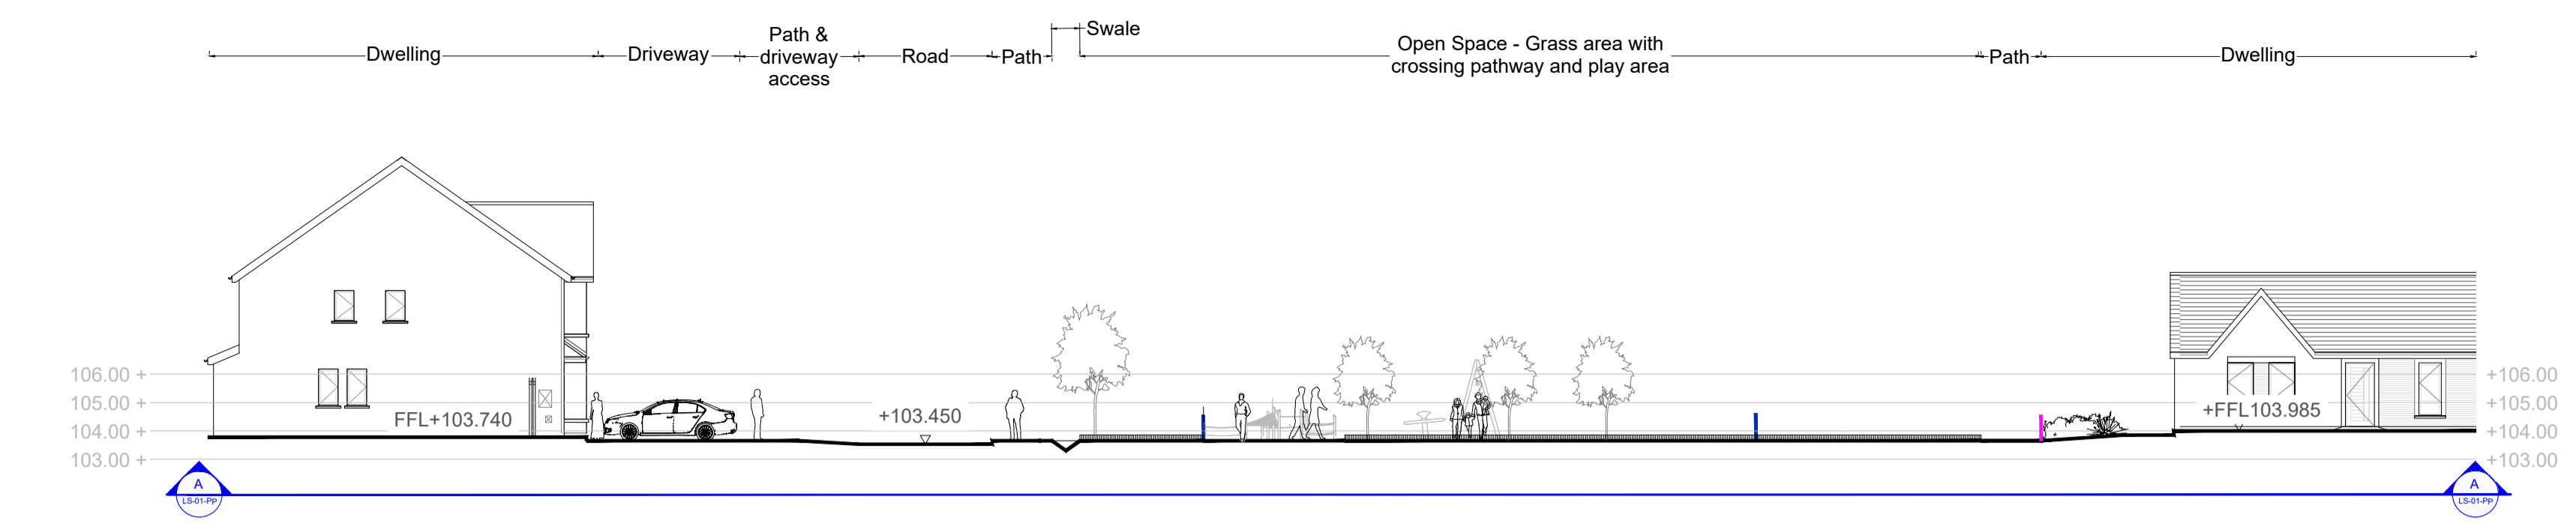

Legend

Section A-A  
Scale 1:200

Section B-B  
Scale 1:200

Section B-B  
Scale 1:200

Section C-C  
Scale 1:200

Section D-D  
Scale 1:200

Location Plan  
Scale 1:2000

Date	Note

Project name: <b>Dunshaughlin East SHD</b>	Project number: <b>17-003</b>
Drawing name: <b>Landscape Sections</b>	Drawing number: <b>LS-01-PP</b>
Drawing scale @ A1: <b>1:200, 1:2000</b>	Drawn by: <b>ad</b>
Status: <b>Planning</b>	Checked by: <b>ld</b>
Contact details: Linda Doyle (Director) mobile: 087 267 4196 e-mail: linda@doyle-otroithigh.com Daire O'Troithigh (Director) mobile: 085 300 3499 e-mail: daire@doyle-otroithigh.com	Office address: Pembroke House 28-32 Upper Pembroke Street Dublin 2