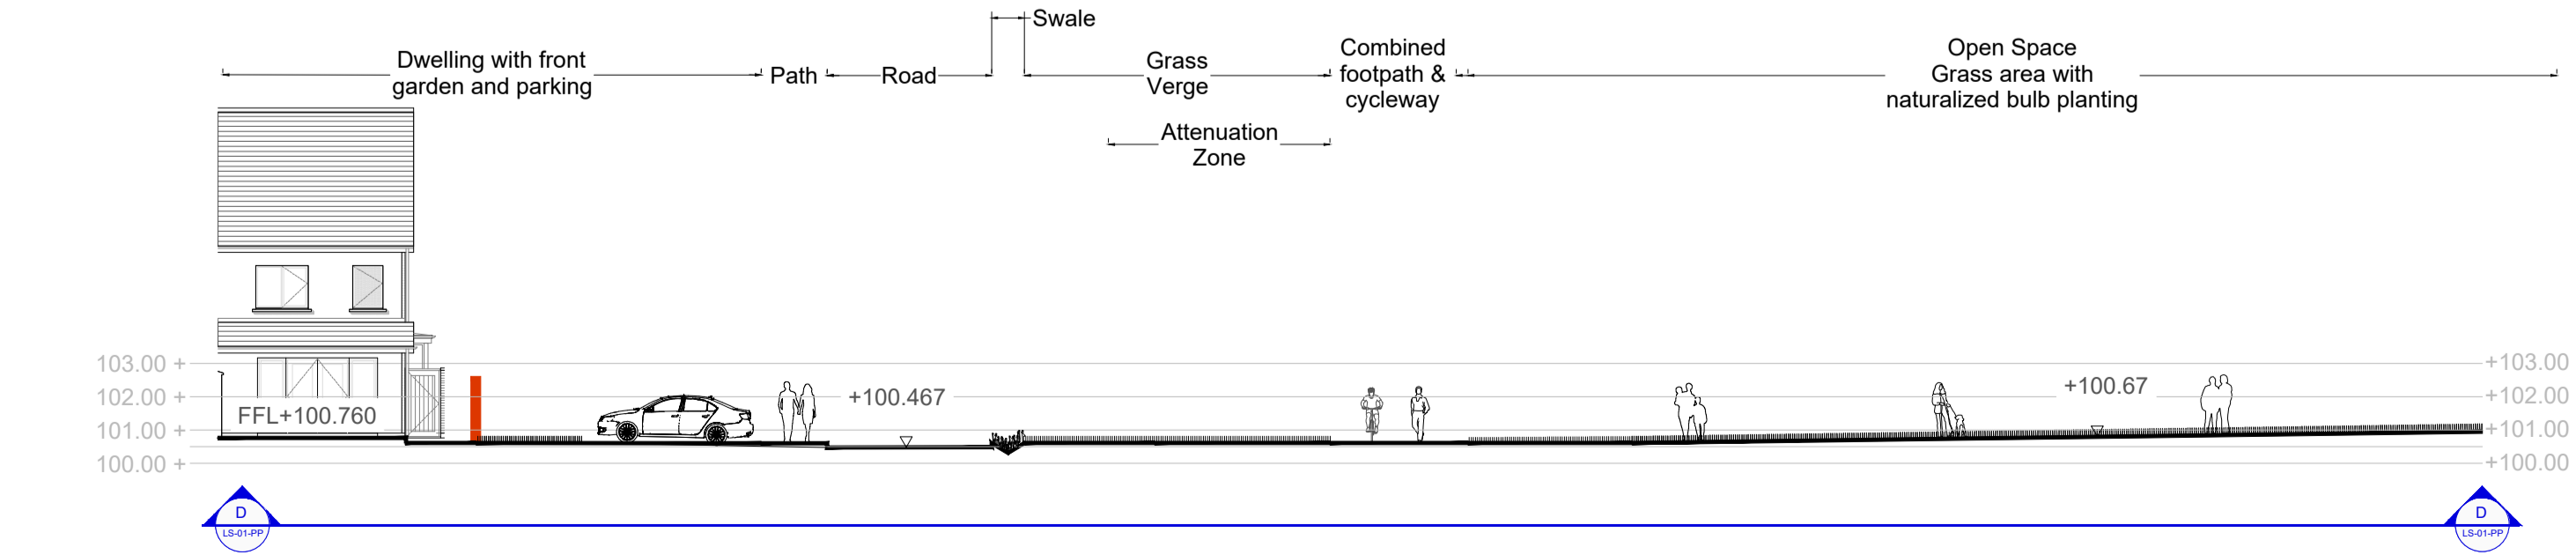

Legend

Section A-A  
Scale 1:200

Section B-B  
Scale 1:200

Section B-B  
Scale 1:200

Section C-C  
Scale 1:200

Section D-D  
Scale 1:200

Location Plan  
Scale 1:2000

Date	Note

Project name: <b>Dunshaughlin East SHD</b>	Project number: <b>17-003</b>
Drawing name: <b>Landscape Sections</b>	Drawing number: <b>LS-01-PP</b>
Drawing scale @ A1: <b>1:200, 1:2000</b>	Drawn by: <b>ad</b>
Status: <b>Planning</b>	Checked by: <b>ld</b>
Contact details: Linda Doyle (Director) mobile: 087 267 4196 e-mail: linda@doyle-otroithigh.com Daire O'Troithigh (Director) mobile: 085 300 3499 e-mail: daire@doyle-otroithigh.com	Office address: Pembroke House 28-32 Upper Pembroke Street Dublin 2