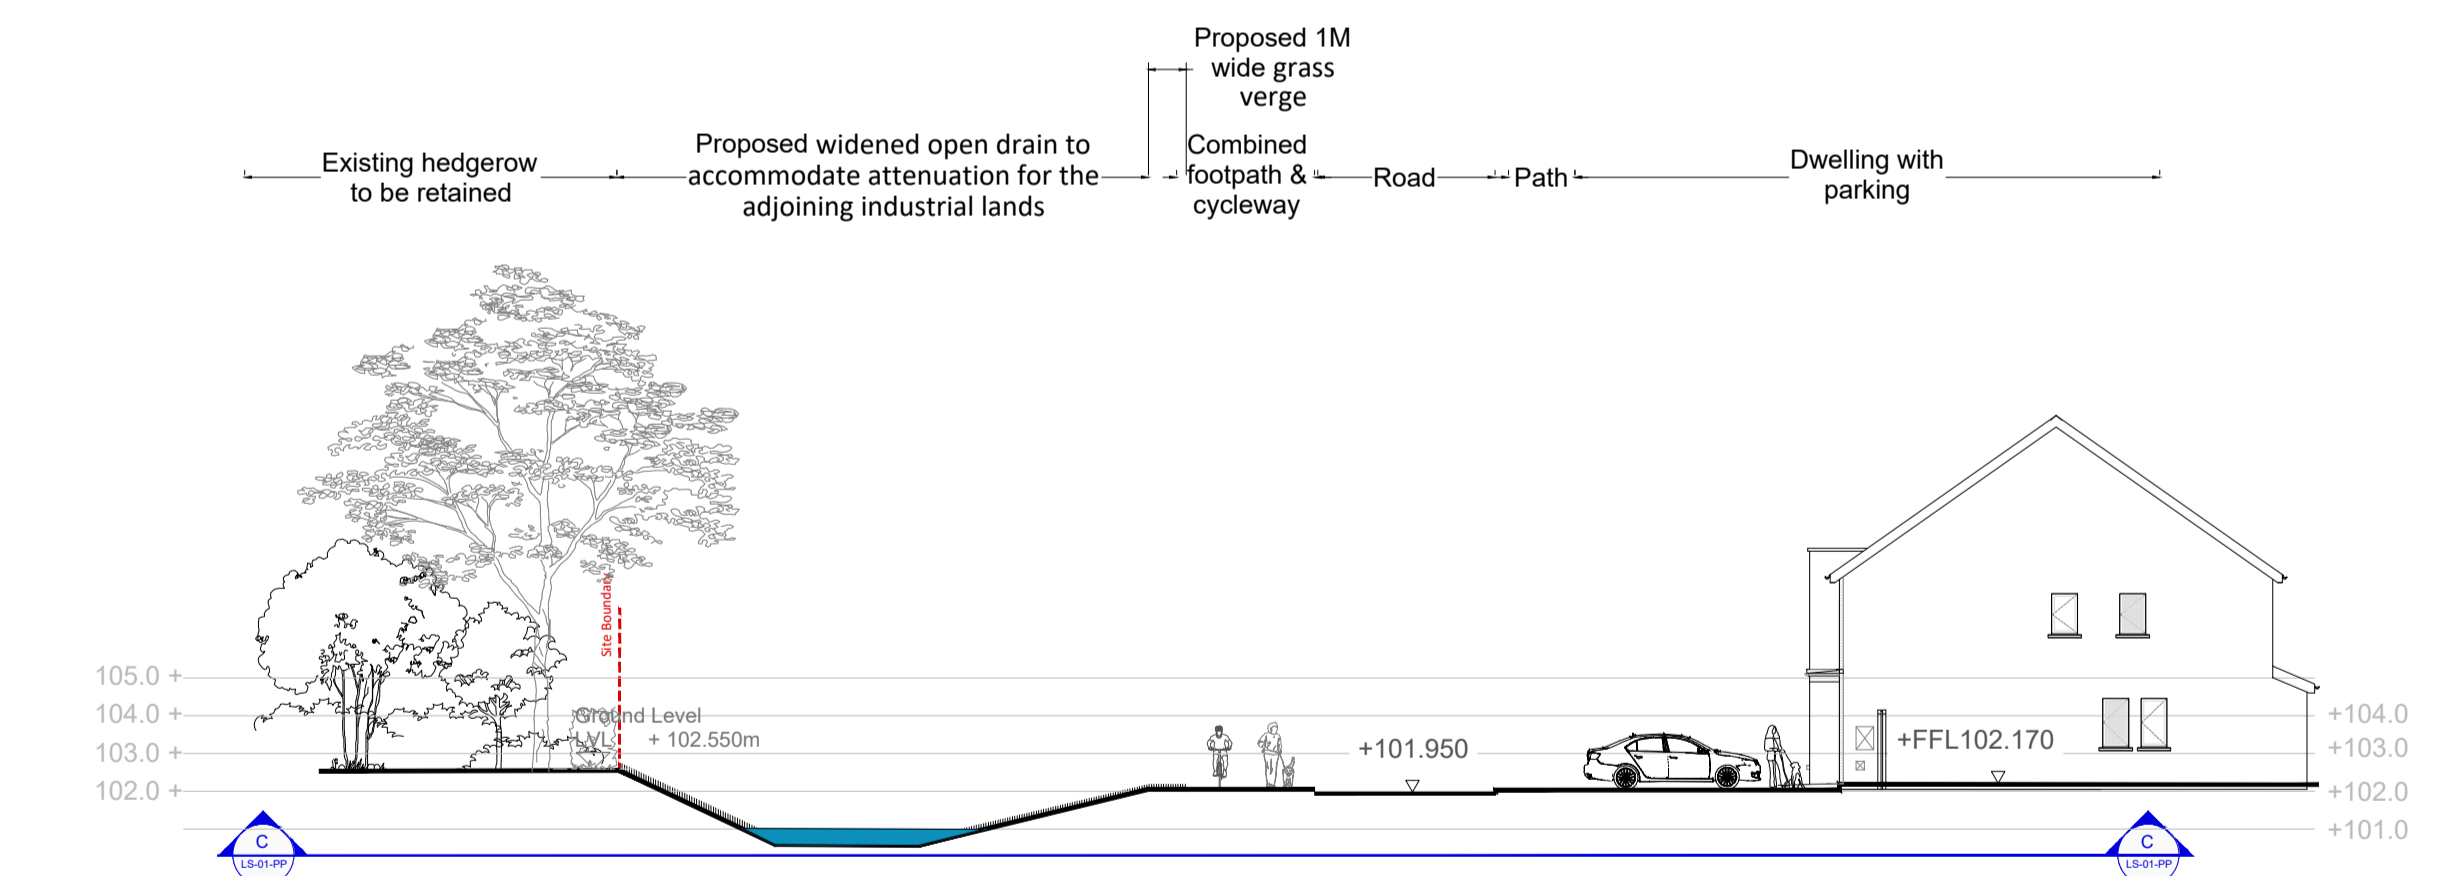

Legend

Section A-A  
Scale 1:200

Section B-B  
Scale 1:200

Section B-B  
Scale 1:200

Section C-C  
Scale 1:200

Section D-D  
Scale 1:200

Location Plan  
Scale 1:2000

Date	Note

Project name: <b>Dunshaughlin East SHD</b>	Project number: <b>17-003</b>
Drawing name: <b>Landscape Sections</b>	Drawing number: <b>LS-01-PP</b>
Drawing scale @ A1: <b>1:200, 1:2000</b>	Drawn by: <b>ad</b>
Status: <b>Planning</b>	Checked by: <b>ld</b>
Contact details: Linda Doyle (Director) mobile: 087 267 4196 e-mail: linda@doyle-otroithigh.com Daire O'Troithigh (Director) mobile: 085 300 3499 e-mail: daire@doyle-otroithigh.com	Office address: Pembroke House 28-32 Upper Pembroke Street Dublin 2