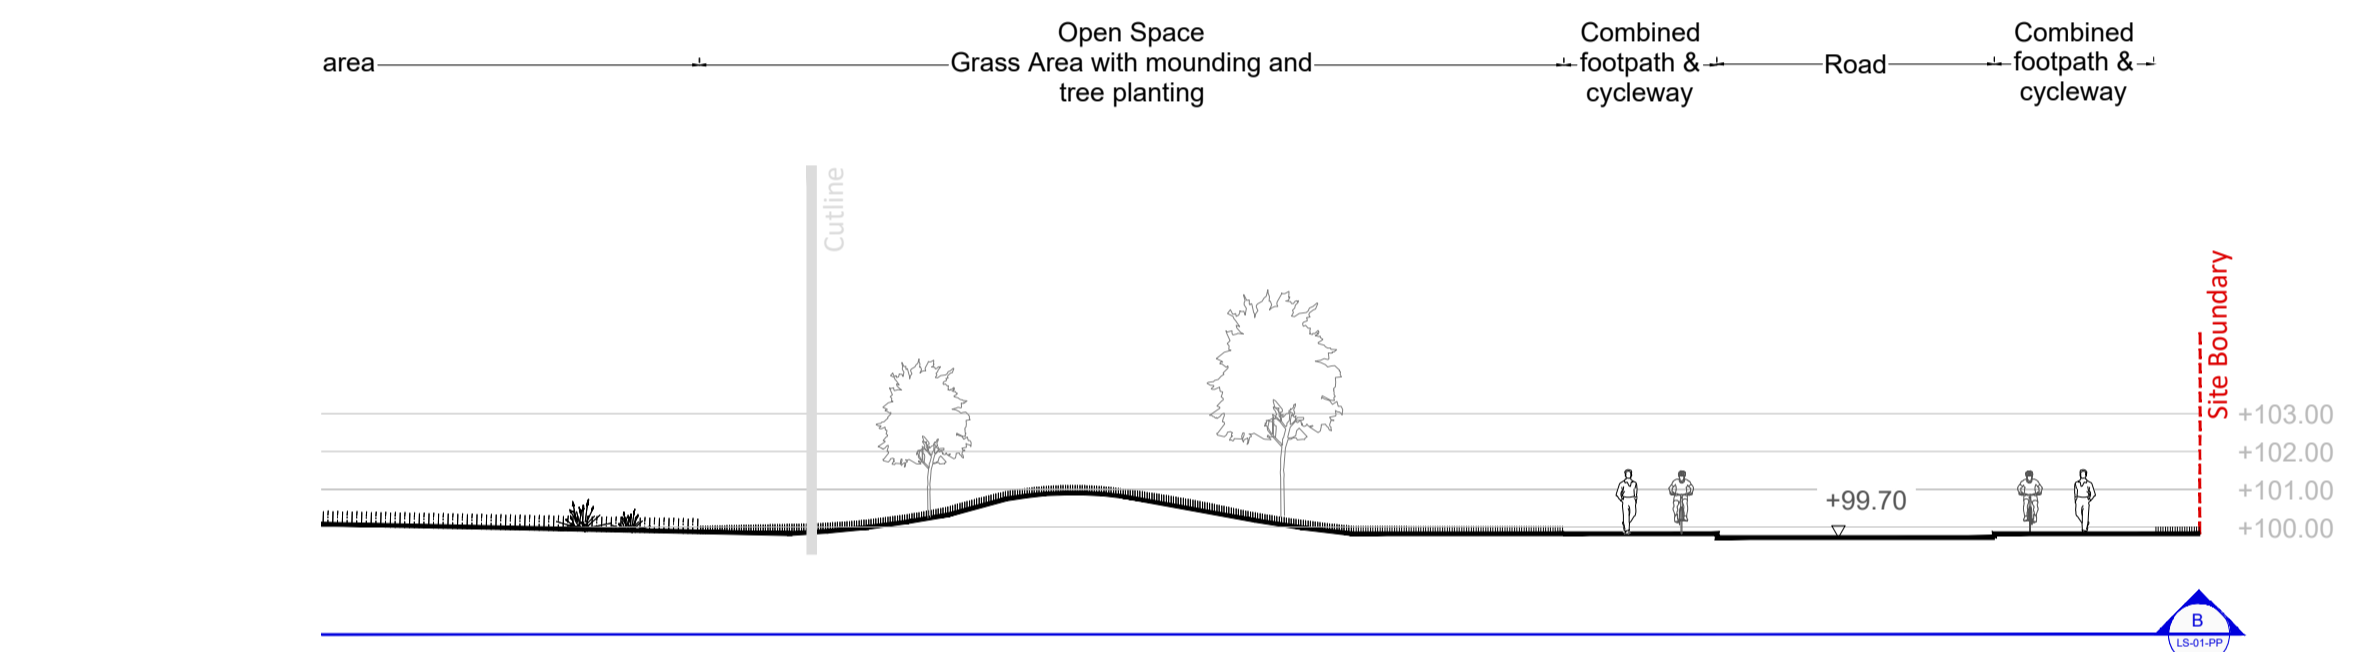

Legend

Section A-A  
Scale 1:200

Section B-B  
Scale 1:200

Section B-B  
Scale 1:200

Section C-C  
Scale 1:200

Section D-D  
Scale 1:200

Location Plan  
Scale 1:2000

Date	Note

Project name: <b>Dunshaughlin East SHD</b>	Project number: <b>17-003</b>
Drawing name: <b>Landscape Sections</b>	Drawing number: <b>LS-01-PP</b>
Drawing scale @ A1: <b>1:200, 1:2000</b>	Drawn by: <b>ad</b>
Status: <b>Planning</b>	Checked by: <b>ld</b>
Contact details: Linda Doyle (Director) mobile: 087 267 4196 e-mail: linda@doyle-otroithigh.com Daire O'Troithigh (Director) mobile: 085 300 3499 e-mail: daire@doyle-otroithigh.com	Office address: Pembroke House 28-32 Upper Pembroke Street Dublin 2